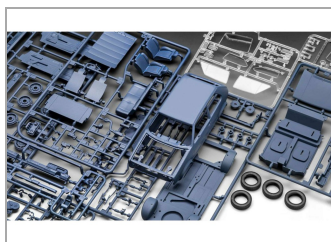

Kit 1/24 Volkswagen Golf I GTI Sponsored by Builders Choice 1986

REV-07673

Unidades por pack: **Unit**

1/24

Precio: 27,95 €

Descripción

Kit 1/24 Volkswagen Golf I GTI Sponsored by Builders Choice 1986

Formas de envío