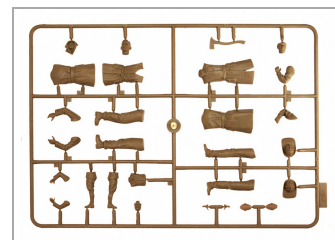

Descripción

kit 1/24 bomberos 1910's

Formas de envío

Península y Baleares

Mediante agencia NACEX 24h
Portes gratuitos a partir de 80€

Canarias, Ceuta y Melilla

Correos: No superiores a 2Kg
Portes gratuitos en pedidos superiores a 80€

Portugal

Excepto Madeira: NACEX 24h.
Madeira: Menores de 2kg por Correos.
Portes gratuitos a partir de 100€

Europa

Mediante agencia UPS 48h
Portes gratuitos a partir de 250€

Resto del mundo

Por UPS 72h o Correos (20 días)
Consultar precios

Recargos en formas de pago

Los pedidos mediante la forma de pago de reembolso (sólo España y Portugal) tendrán un sobrecargo de 3,5% del total de la factura a cargo del cliente
Los pedidos mediante la forma de pago PayPal tendrán un sobrecargo extra (2,5% - 5%) de esta compañía en el importe total