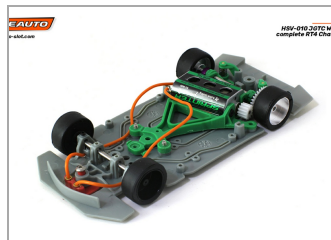

HSV-010 JGTC White Racing Kit with complete RT4 Chassis with Suspension

SC-6058RT4

Unidades por pack: **Unit**

1/32

Precio: 59,96 €

Descripción

HSV-010 JGTC White Racing Kit with complete RT4 Chassis with Suspension