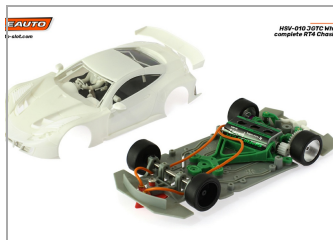

HSV-010 JGTC White Racing Kit with complete RT4 Chassis with Suspension

SC-6058RT4

Unidades por pack: **Unit**

1/32

Precio: 59,96 €

Descripción

HSV-010 JGTC White Racing Kit with complete RT4 Chassis with Suspension